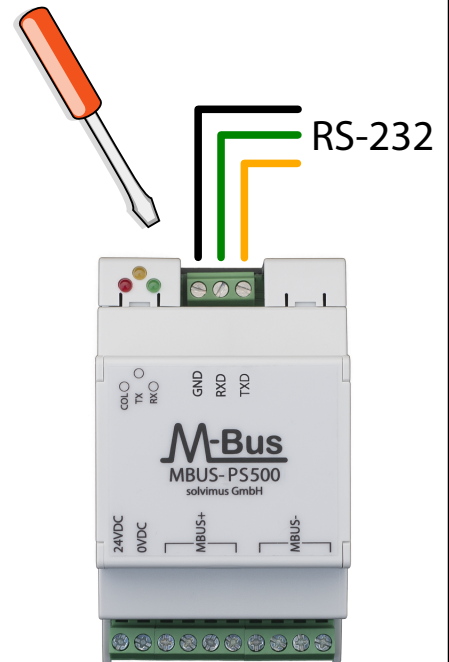

1.

2.

3.

No configuration  
needed.

4.

Support hotline  
+49 3677 7613065  
support@solvimus.de